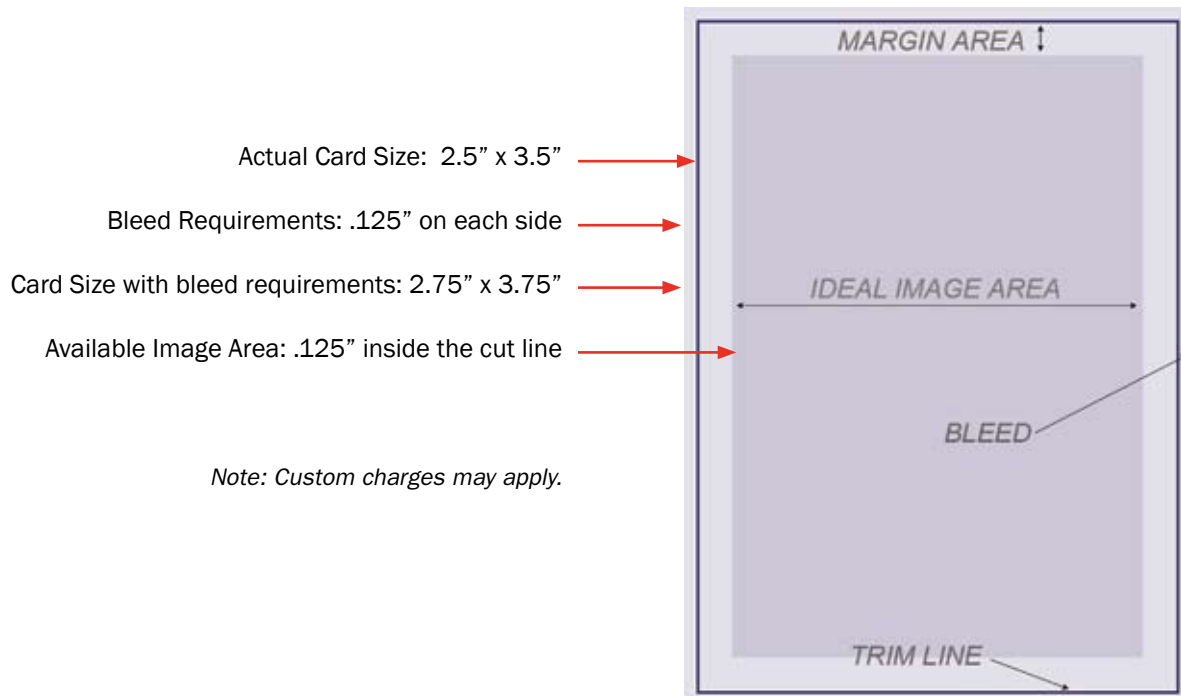

Marathon 
CLASSMATES
SAMPLE GUIDE

Marathon Classmates Sample Guide

Design Choices

Creating and Submitting Custom Classmates Cards

A .csv file should be included when creating Variable Data cards.

Please request a template to be emailed to you