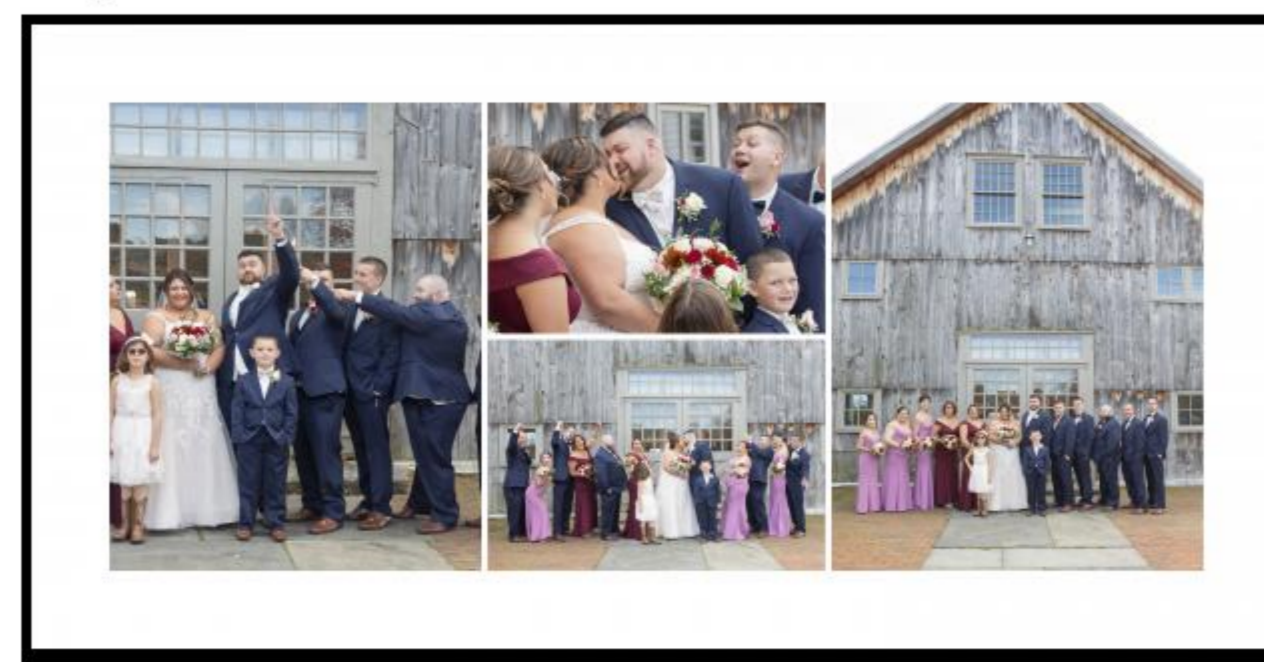

Dec 10

806.1

2 ITEMS
KISS #98544

8 SPREADS
26

CHARCOAL LINEN

WHITE CAMEO

PP

Spread 8