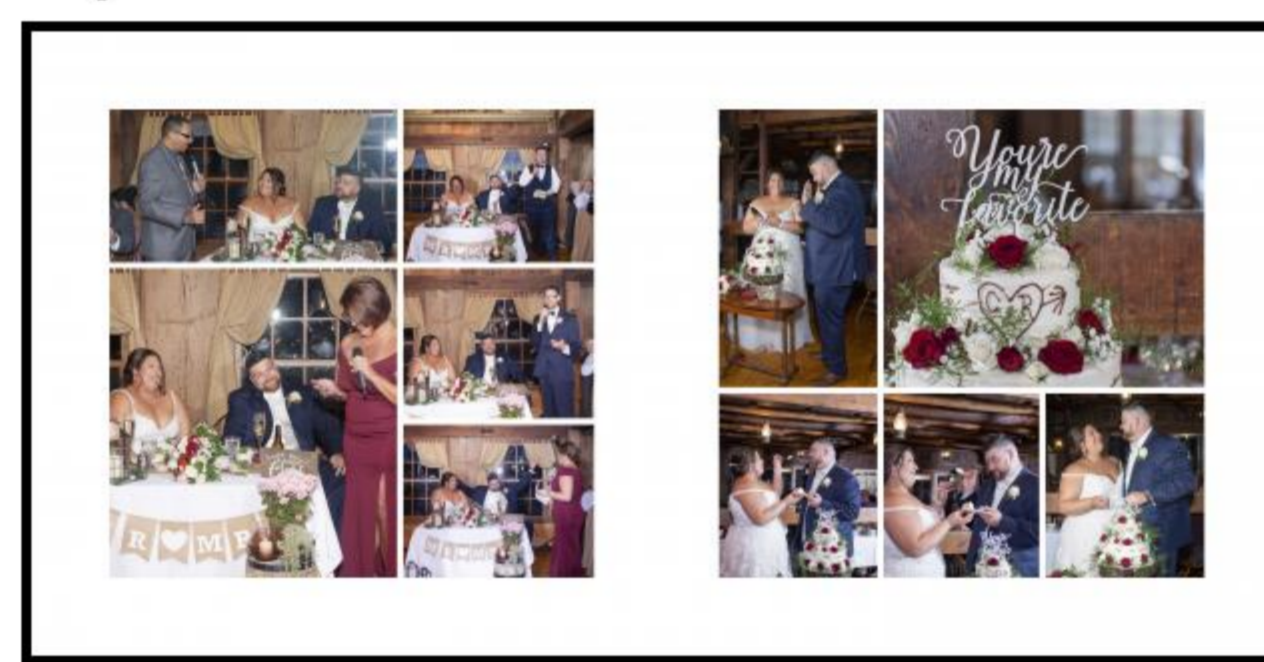

Dec 10

806.1

2 ITEMS
KISS #98544

8 SPREADS
26

CHARCOAL LINEN

WHITE CAMEO

PP

Spread 24