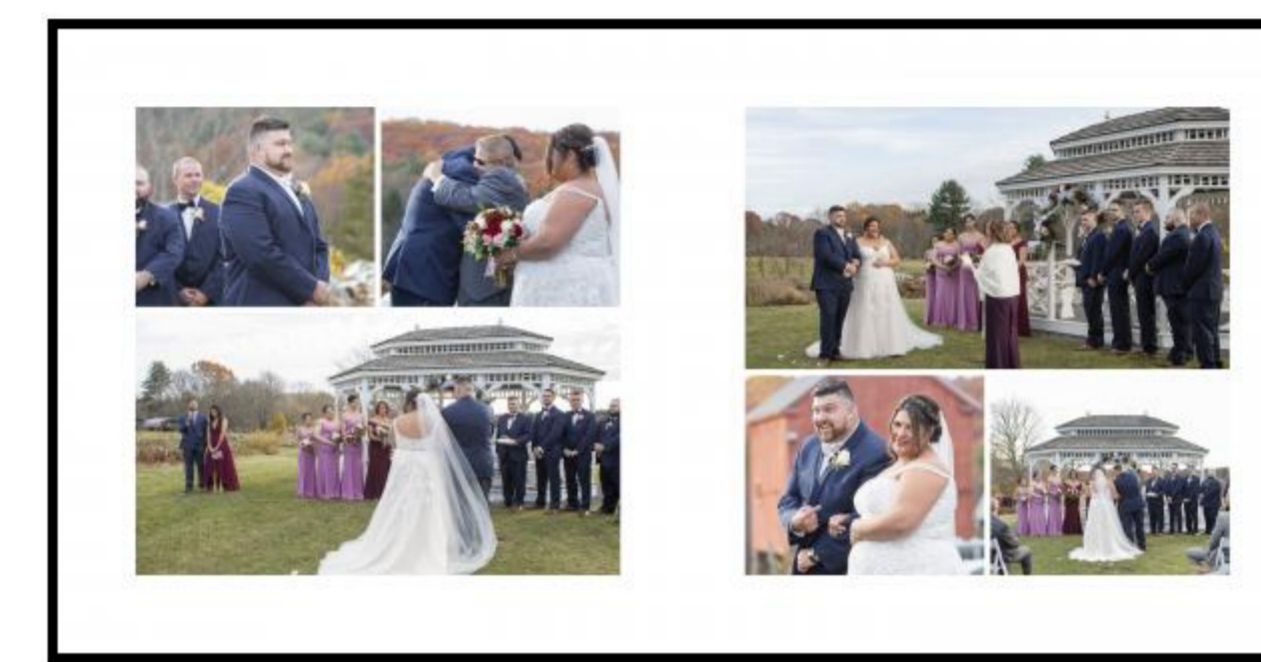

Dec 10

806.1

2 ITEMS
KISS #98544

8 SPREADS
26

CHARCOAL LINEN

WHITE CAMEO

PP

Spread 17