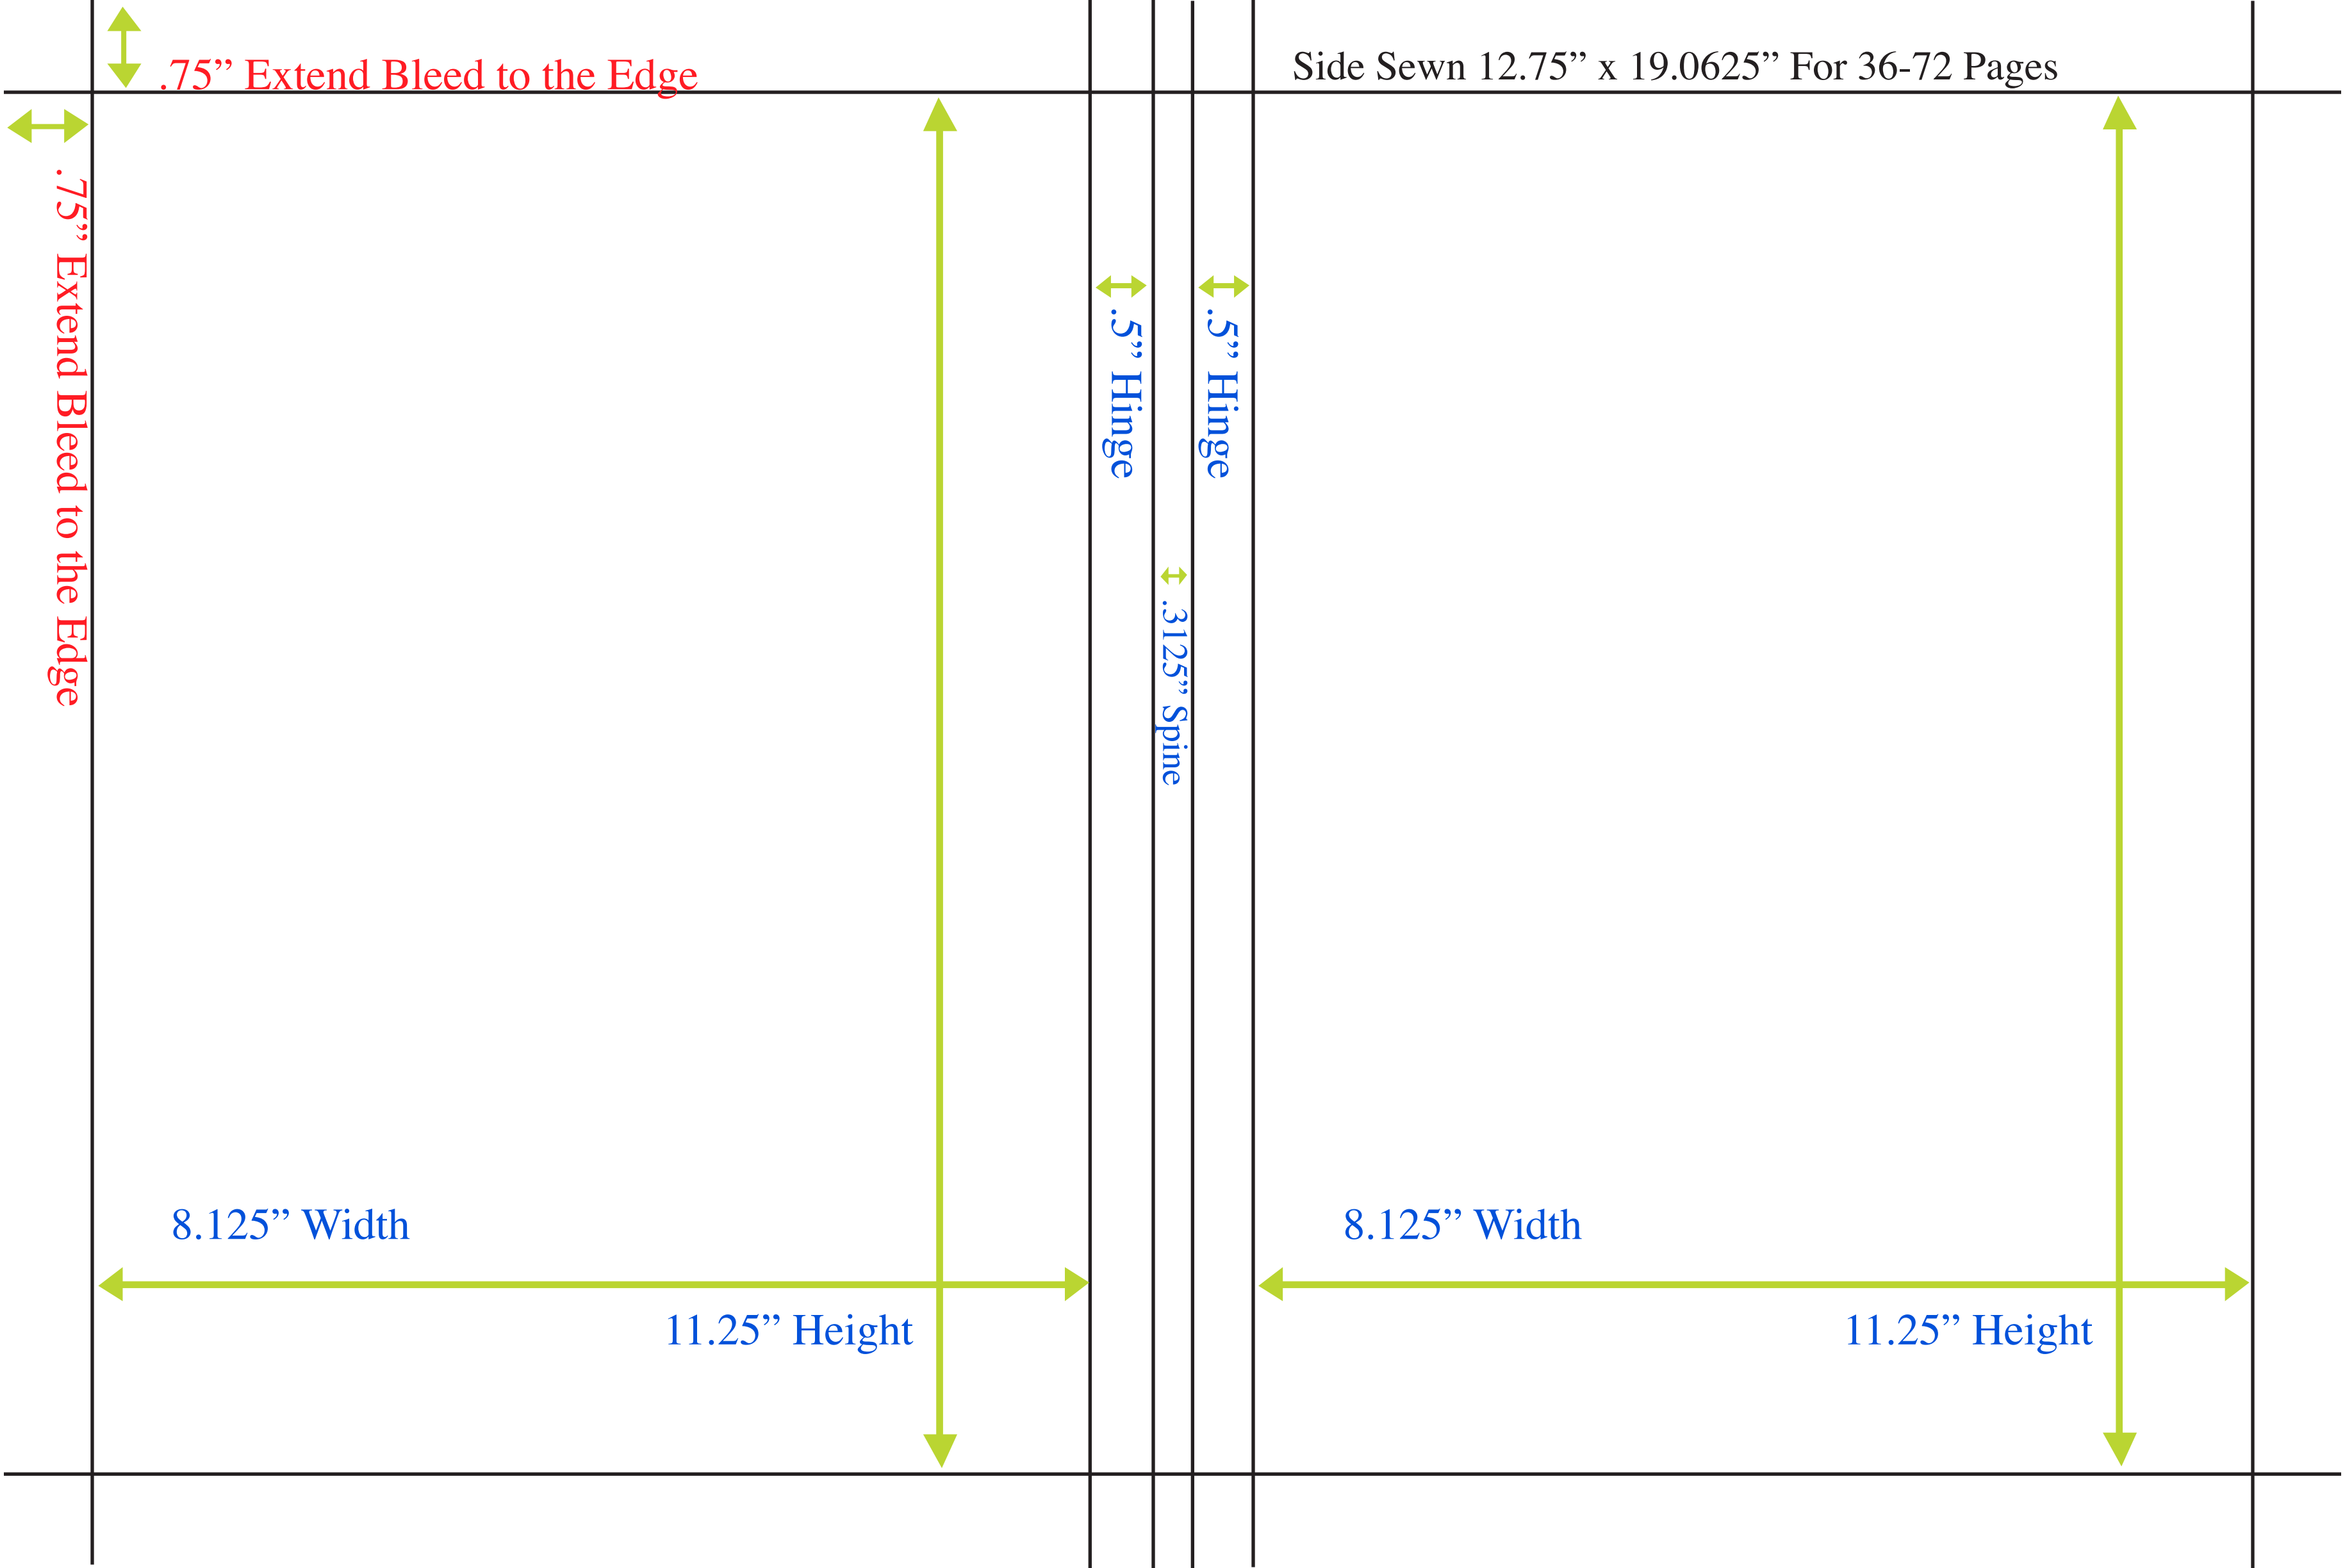

Side Sewn 12.75" x 19" For 20-34 Pages

.75" Extend Bleed to the Edge

.75" Extend Bleed to the Edge

.5" Hinge

.25" Spine

.5" Hinge

8.125" Width

11.25" Height

8.125" Width

11.25" Height

Side Sewn 12.75" x 19.0625" For 36-72 Pages

.75" Extend Bleed to the Edge

.75" Extend Bleed to the Edge

.5" Hinge

.5" Hinge

.3125" Spine

8.125" Width

11.25" Height

8.125" Width

11.25" Height

Side Sewn 12.75" x 19.1875" For 74-100 Pages

.75" Extend Bleed to the Edge

.75" Extend Bleed to the Edge

.5" Hinge

.75" Extend Bleed to Edge

.5" Hinge

.5" Hinge

.5625" Spine

8.125" Width

11.25" Height

8.125" Width

11.25" Height