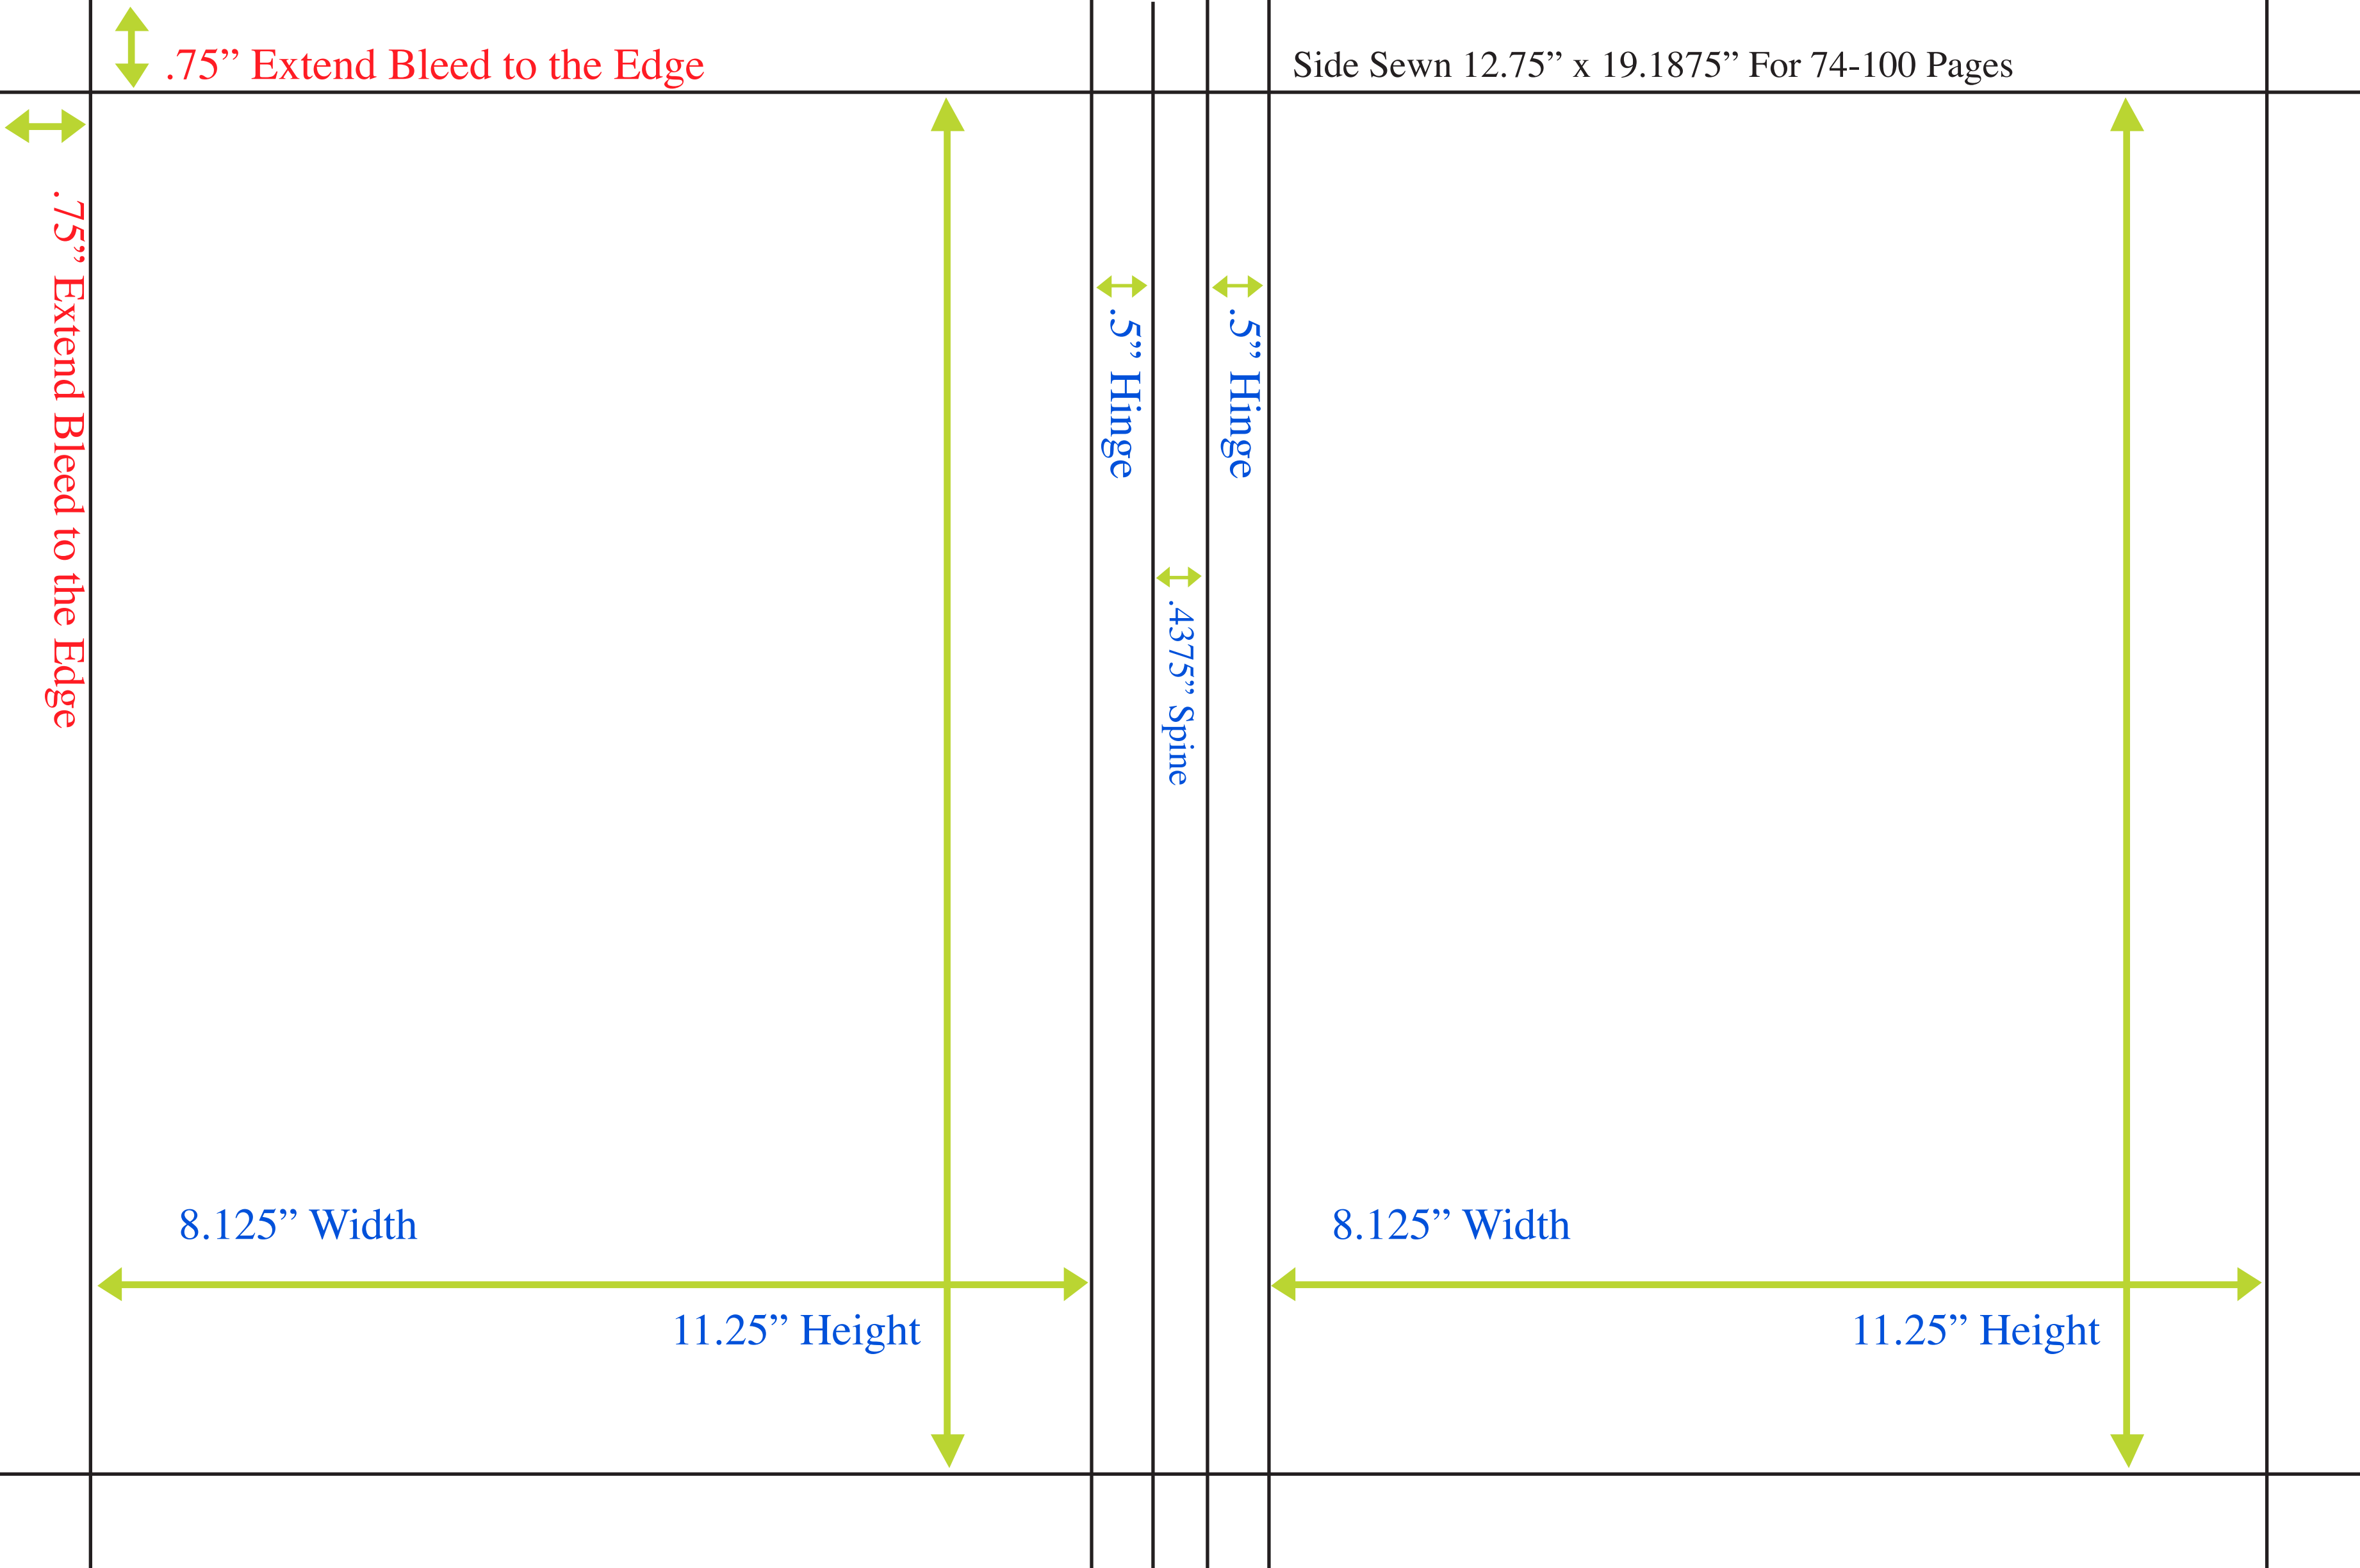

Side Sewn 12.75" x 19" For 20-34 Pages

.75" Extend Bleed to the Edge

.75" Extend Bleed to the Edge

.5" Hinge

.25" Spine

.5" Hinge

8.125" Width

11.25" Height

8.125" Width

11.25" Height

8.125" Width

11.25" Height

Side Sewn 12.75" x 19.1875" For 74-100 Pages

.75" Extend Bleed to the Edge

.75" Extend Bleed to the Edge

.5" Hinge

.5" Hinge

.4375" Spine

8.125" Width

11.25" Height

8.125" Width

11.25" Height

Side Sewn 12.75" x 19.3125" For 102-176 Pages

.75" Extend Bleed to Edge

.75" Extend Bleed to Edge

.5" Hinge

.5" Hinge

.5625" Spine

8.125" Width

11.25" Height

8.125" Width

11.25" Height