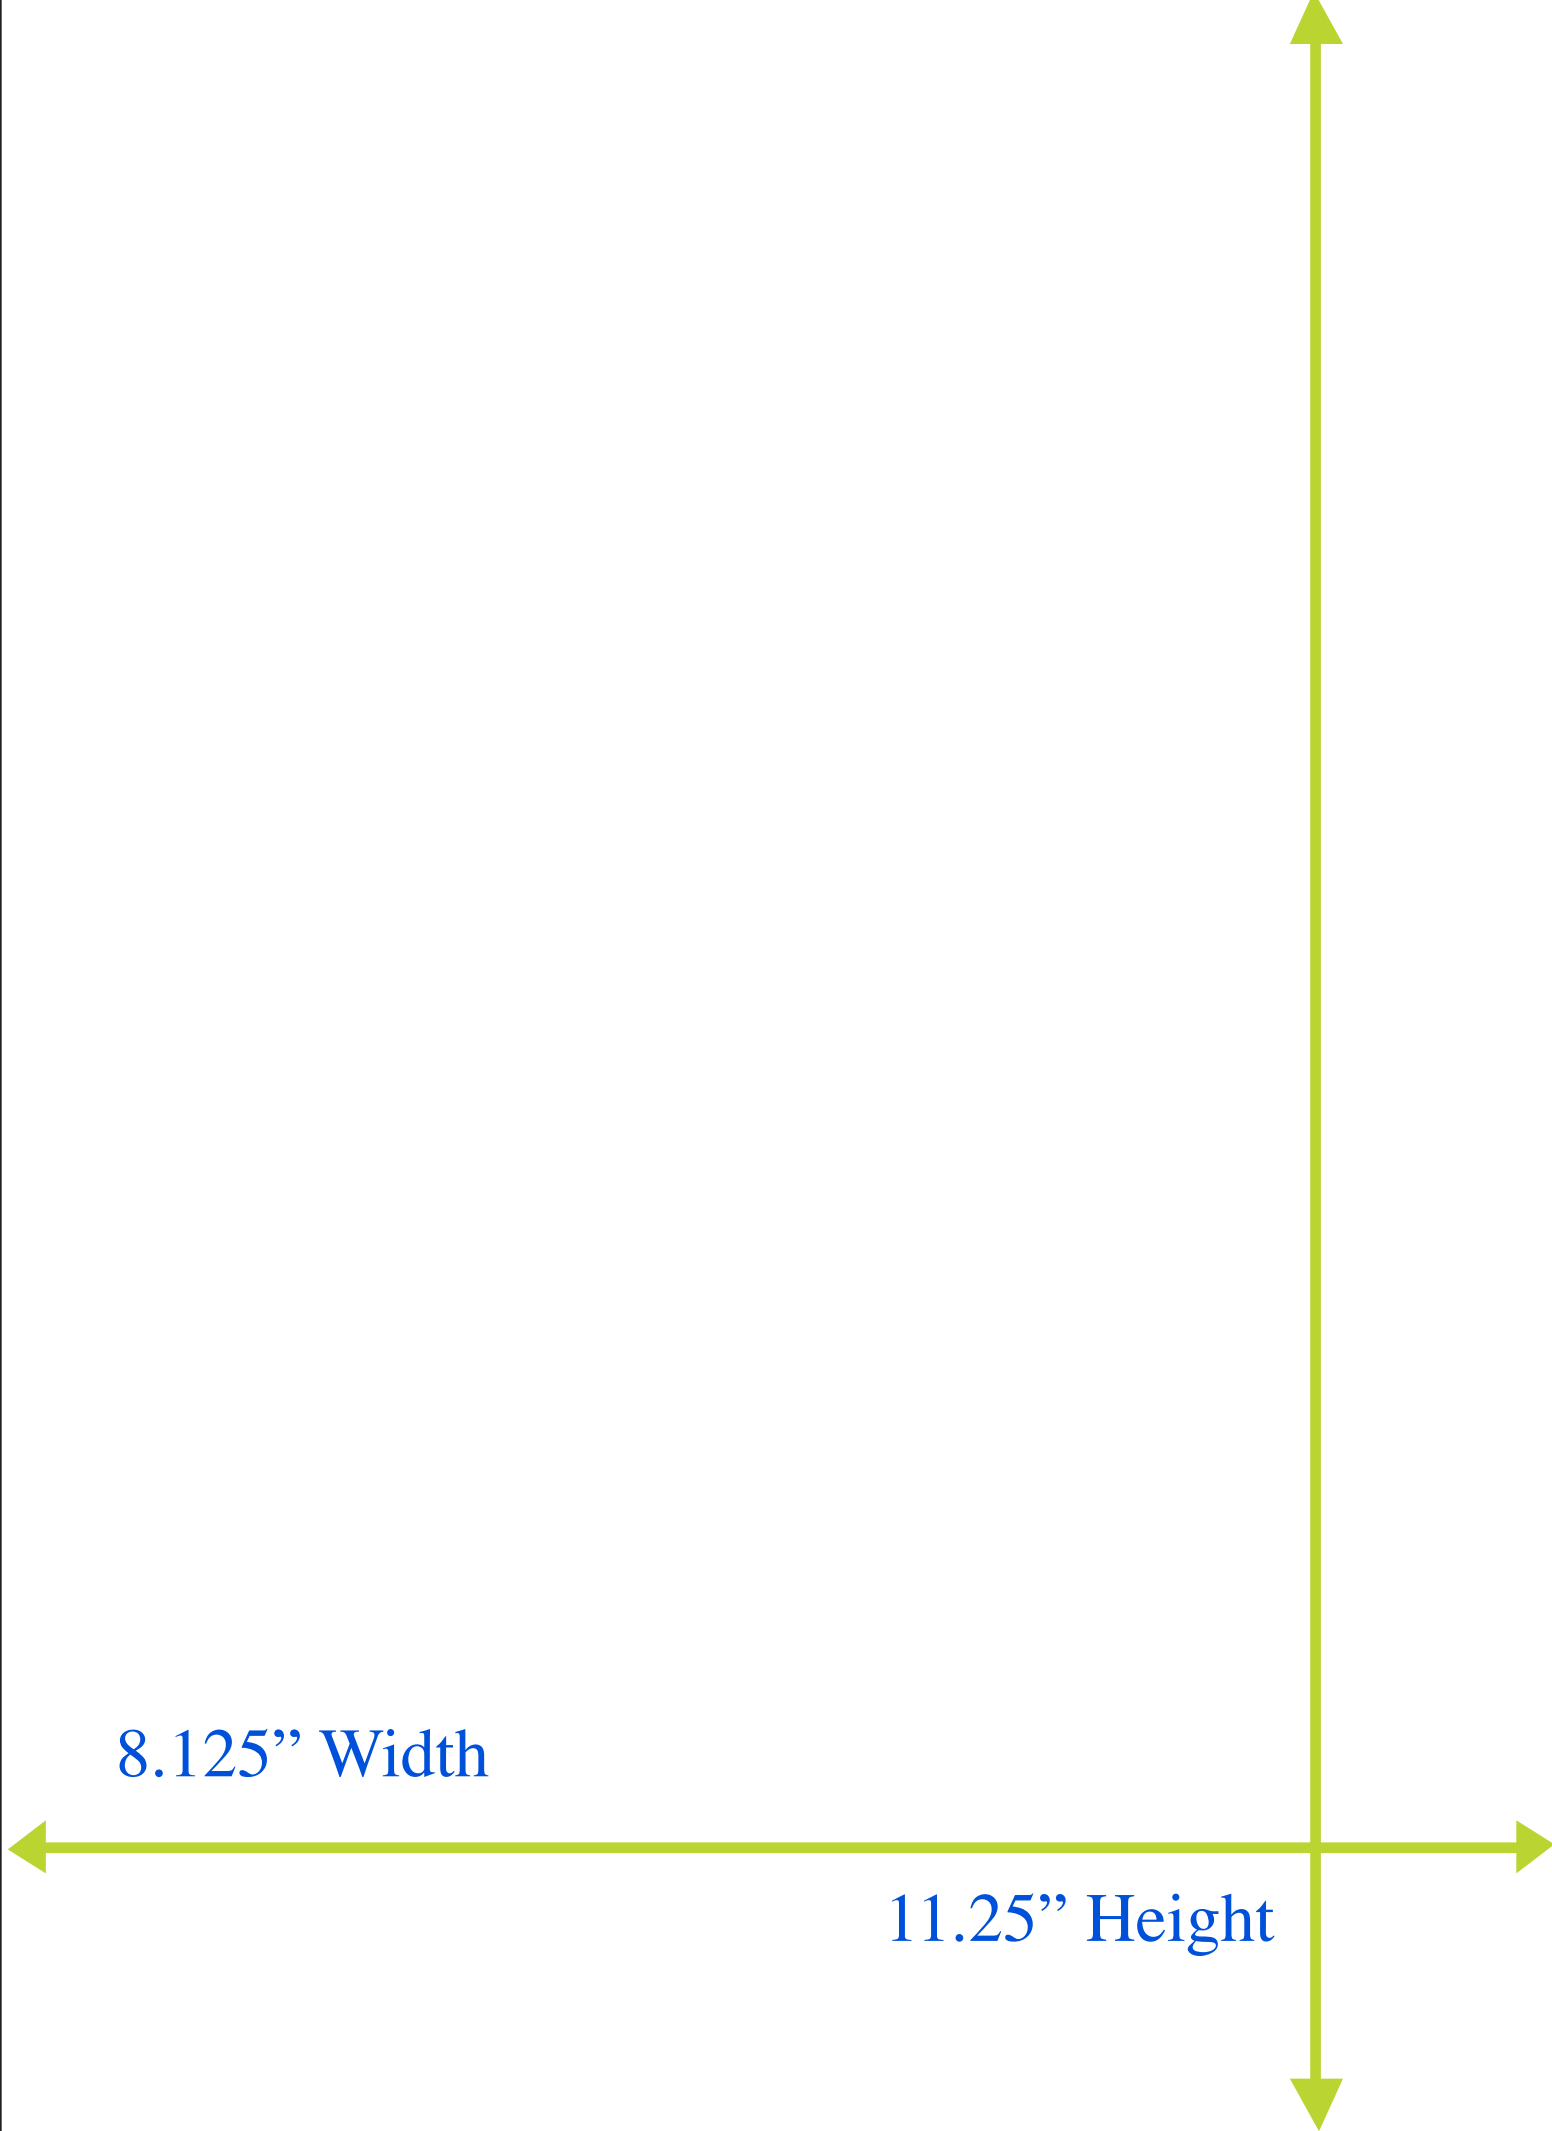

Side Sewn 12.75" x 19" For 20-34 Pages

.75" Extend Bleed to the Edge

.75" Extend Bleed to the Edge

.5" Hinge

.25" Spine

.5" Hinge

8.125" Width

11.25" Height

8.125" Width

11.25" Height

Side Sewn 12.75" x 19.0625" For 36-72 Pages

.75" Extend Bleed to the Edge

.75" Extend Bleed to the Edge

.5" Hinge

.5" Hinge

.3125" Spine

8.125" Width

11.25" Height

8.125" Width

11.25" Height

Side Sewn 12.75" x 19.1875" For 74-100 Pages

.75" Extend Bleed to the Edge

.75" Extend Bleed to the Edge

.5" Hinge

.5" Hinge

.4375" Spine

8.125" Width

11.25" Height

8.125" Width

11.25" Height

Side Sewn 12.75" x 19.3125" For 102-176 Pages

.75" Extend Bleed to Edge